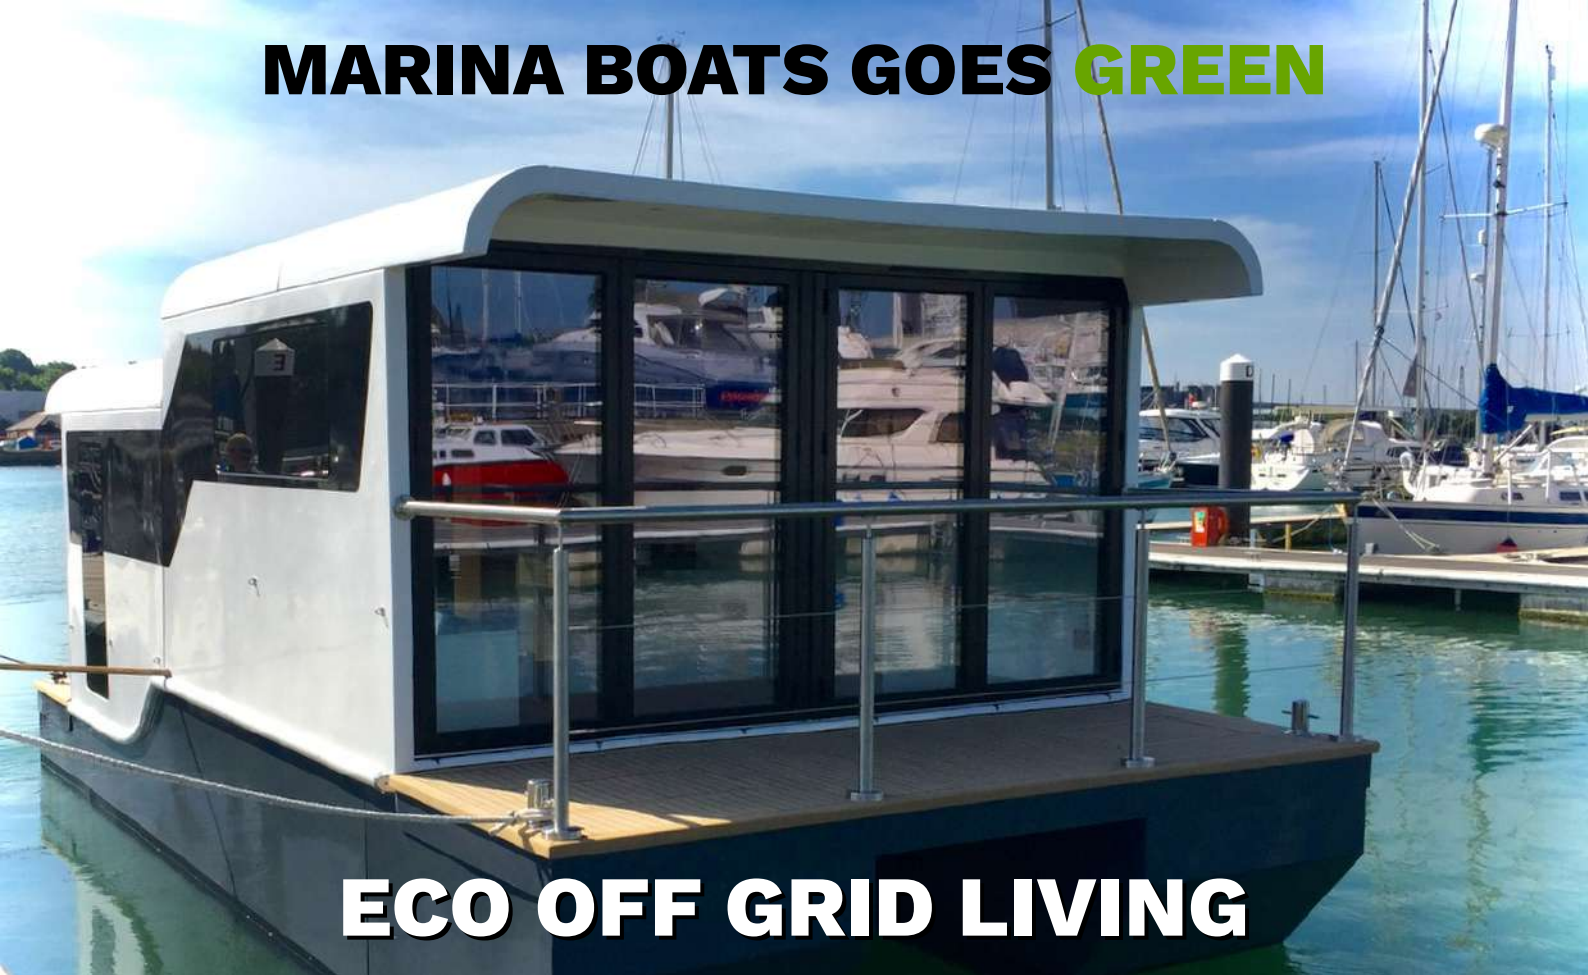

MARINA BOATS GOES GREEN

ECO OFF GRID LIVING

FREE LIMITLESS GREEN ENERGY

Limitless green energy with our bespoke lithium powered system. Electricity generated by solar panels is stored in our 95% recyclable LIFE-PO4 battery banks.

BANK OF LITHIUM BATTERIES

Powerful, cost effective and efficient, Transporter Energy batteries are portable and up to 60% lighter than lead acid batteries. 10 batteries provide 12KW of energy storage.

Our lithium batteries are 95% recyclable and have a 15 year lifespan significantly reducing the effect on the environment compared to lead-acid and gel batteries.

1KW SOLAR PANEL ARRAY

The 1KW solar array provides sustainable power solutions for those looking to create an off-grid alternative to traditional electric supplies.

POWERED BY FREE RENEWABLE ENERGY

INDUCTION COOKTOP